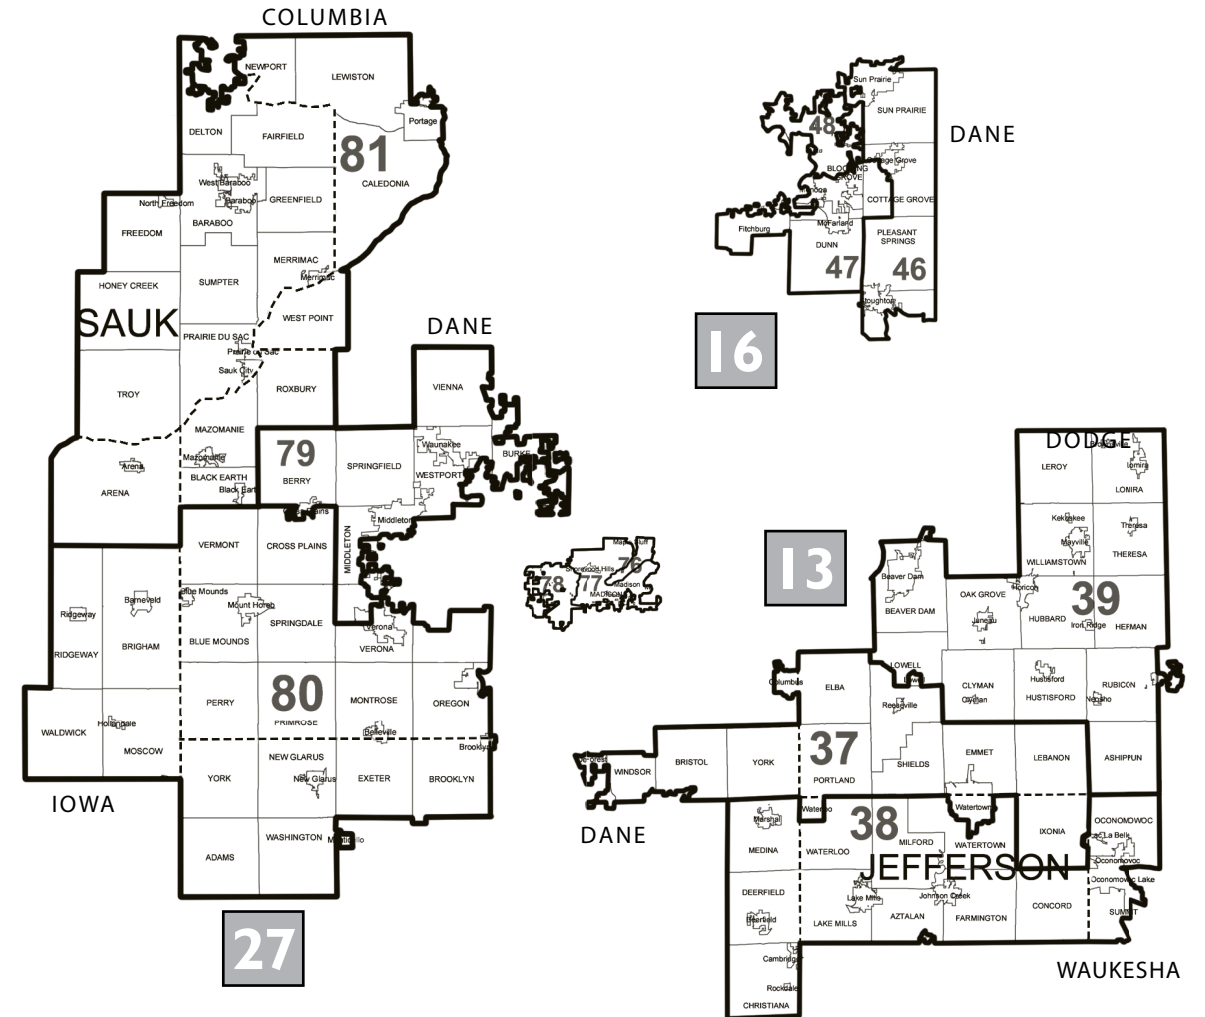

Dist.	Rep. (Party)	Phone
39.	Born, Mark L.* (R)	266-2540
40.	Petersen, Kevin (R)	266-3794
41.	Ballweg, Joan (R)	266-8077
42.	Ripp, Keith (R)	266-3404
43.	Jorgensen, Andy (D)	266-3790
44.	Kolste, Debra* (D)	266-7503
45.	Ringhand, Janis (D)	266-1192
46.	Hebl, Gary (D)	266-7678
47.	Kahl, Robb* (D)	266-8570
48.	Sargent, Melissa Agard* (D)	266-0960
49.	Tranel, Travis (R)	266-1170
50.	Brooks, Ed (R)	266-8531
51.	Marklein, Howard (R)	266-7502
52.	Thiesfeldt, Jeremy (R)	266-3156
53.	Schraa, Michael* (R)	267-7990
54.	Hintz, Gordon (D)	266-2254
55.	Kaufert, Dean R. (R)	266-5719
56.	Murphy, Dave* (R)	266-7500
57.	Bernard Schaber, Penny (D)	266-3070
58.	Strachota, Pat (R)	264-8486
59.	LeMahieu, Daniel R. (R)	266-9175
60.	Stroebel, Dwey (R)	267-2369
61.	Kerkman, Samantha (R)	266-2530
62.	Weatherston, Tom* (R)	266-0731
63.	Vos, Robin J. (R)	266-3387
64.	Barca, Peter W. (D)	266-5504
65.	Ohnstad, Tod* (D)	266-0455
66.	Mason, Cory (D)	266-0634
67.	Larson, Tom (R)	266-1194
68.	Bernier, Kathy (R)	266-9172
69.	Suder, Scott (R)	266-2401
70.	Vruwink, Amy Sue (D)	266-8366
71.	Shankland, Katrina* (D)	267-9649
72.	Krug, Scott S. (R)	266-0215
73.	Milroy, Nick (D)	266-0640
74.	Bewley, Janet (D)	266-7690
75.	Smith, Stephen* (D)	266-2519
76.	Taylor, Chris (D)	266-5342

Dist.	Rep. (Party)	Phone
77.	Berceau, Terese (D)	266-3784
78.	Hulsey, Brett (D)	266-7521
79.	Hesselbein, Dianne* (D)	266-5340
80.	Pope, Sindy (D)	266-3520
81.	Clark, Fred (D)	266-7746
82.	Stone, Jeff (R)	266-8590
83.	Craig, Dave (R)	266-3363
84.	Kuglitsch, Mike (R)	267-5158
85.	Wright, Mandy* (D)	266-0654
86.	Spiros, John* (R)	266-1182
87.	Williams, Mary (R)	266-7506
88.	Klenke, John (R)	266-0485

Dist.	Rep. (Party)	Phone
89.	Nygren, John (R)	266-2343
90.	Genrich, Eric* (D)	266-0616
91.	Wachs, Dana* (D)	266-7461
92.	Danou, Chris (D)	266-7015
93.	Petryk, Warren (R)	266-0660
94.	Doyle, Steve (D)	266-0631
95.	Billings, Jill (D)	266-5780
96.	Nerison, Lee A. (R)	266-3534
97.	Kramer, Bill (R)	266-8580
98.	TBD	266-5120
99.	Kapenga, Chris (R)	266-3007